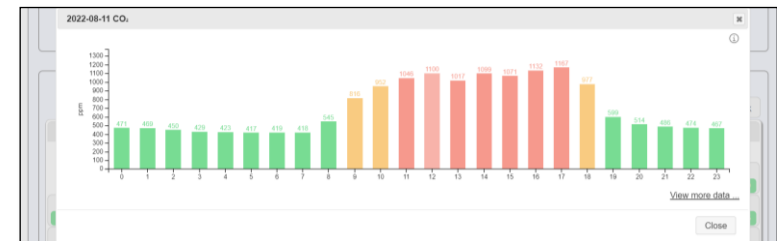

## Globalview

## Data Chart

- A simple and quick understanding of the indoor air quality throughout the year
- Gain a deep understanding of the detailed air quality information on a monthly and daily basis
- Analyze different pollutants separately based on their respective indicators

Yearly statistics

Monthly statistics

Daily statistics