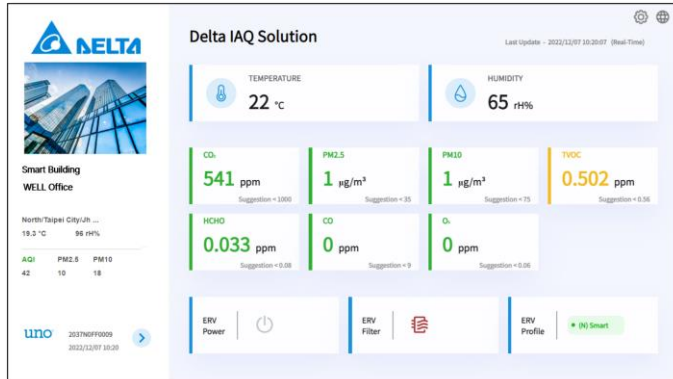

UNOweb - Signage / Globalview / Data Chart

- Device group / display / threshold settings
- Event based mail notification
- Rich-full sensor data display
  - Signage & Globalview: One / multiple UNOsensor dashboard for real-time data
  - Data chart for each sensor historical data
- Data download for submission

Signage