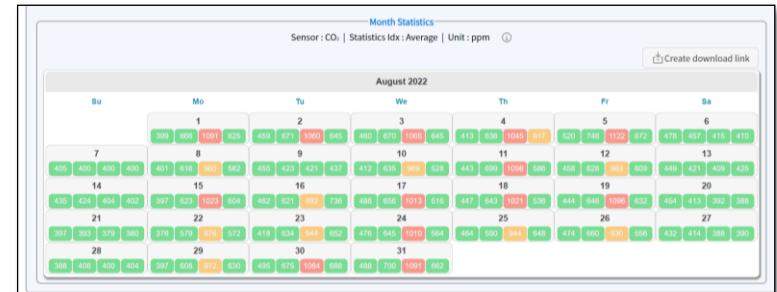

Monthly statistics