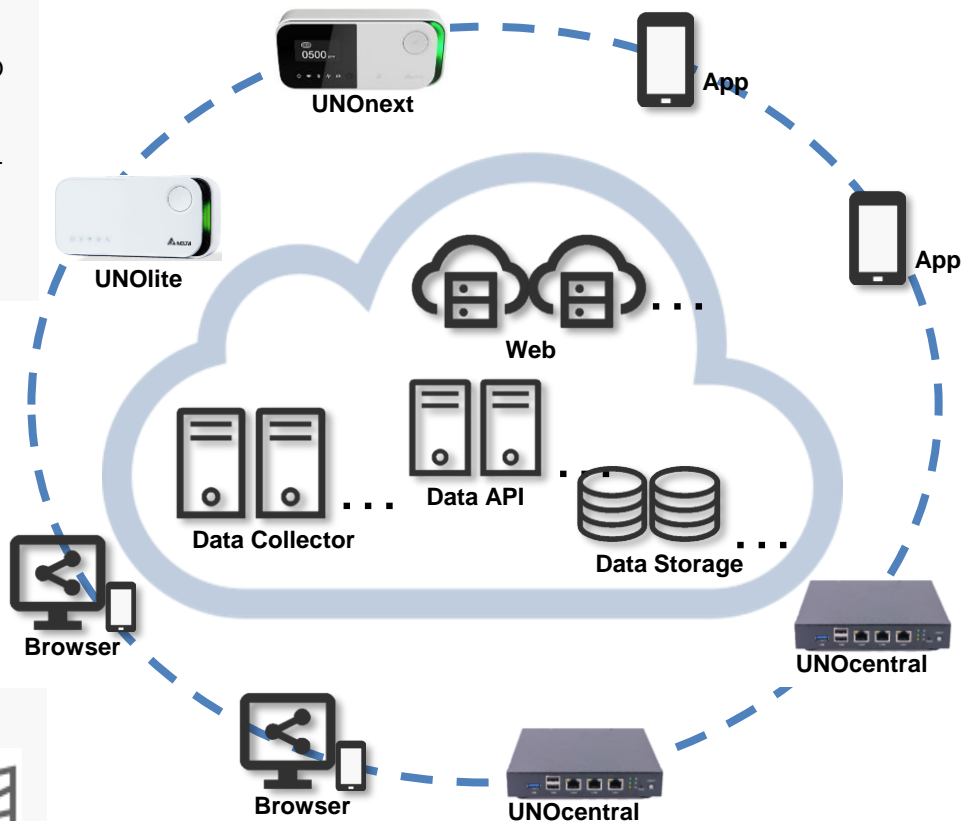

Rich-full Display

Visualization

- Signage
- Globalview
- Historical Chart
- Friendly UI

Data Mgt.

- Device Mgt.
- 1 Year Storage
- Yearly Statistic
- Data Download

Alarm

- Maintenance
- Abnormal
- Event Statistics

Integration

- API Support
- Web Embedding

- ✓ Affordable Pricing
- ✓ For Long-Term Monitoring and Notification
- ✓ Real-Time Data Updates
- ✓ Diverse Data Presentation