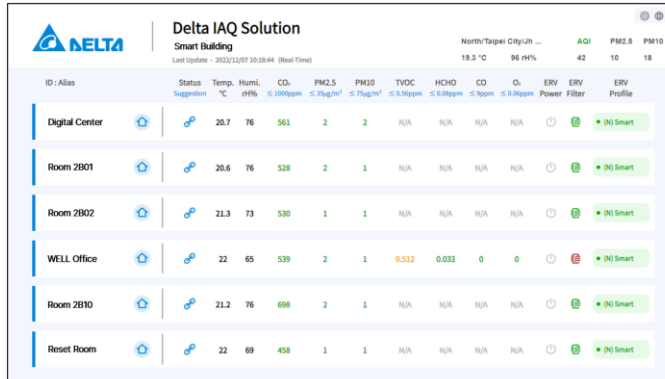

Globalview