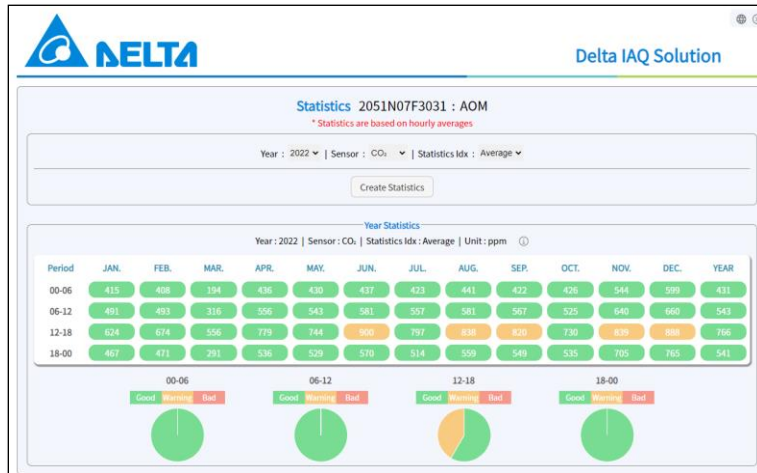

# UNOweb - Signage / Globalview / Data Chart

- Device group / display / threshold settings
- Event based mail notification
- Rich-full sensor data display
  - Signage & Globalview: One / multiple UNOsensor dashboard for real-time data
  - Data chart for each sensor historical data
- Data download for submission

## Signage

## Globalview

## Data Chart

- A simple and quick understanding of the indoor air quality throughout the year
- Gain a deep understanding of the detailed air quality information on a monthly and daily basis
- Analyze different pollutants separately based on their respective indicators