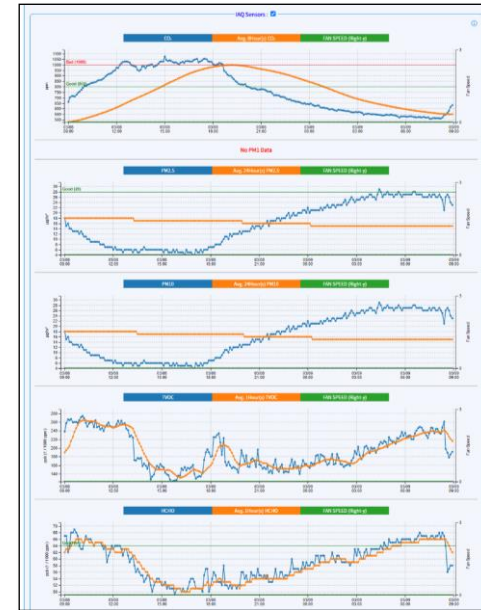

UNOweb - Signage / Globalview / Data Chart

- Device group / display / threshold settings
- Event based mail notification
- Rich-full sensor data display
  - Signage & Globalview: One / multiple UNOsensor dashboard for real-time data
  - Data chart for each sensor historical data
- Data download for submission

Signage

Globalview

Data Chart