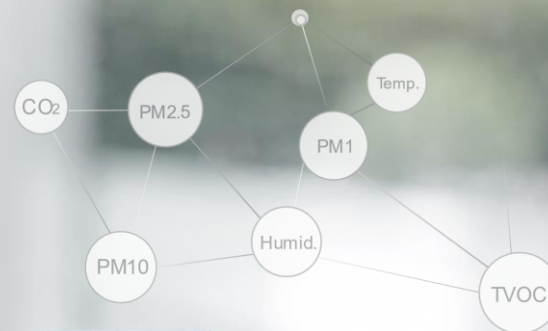

UNOweb Solutions